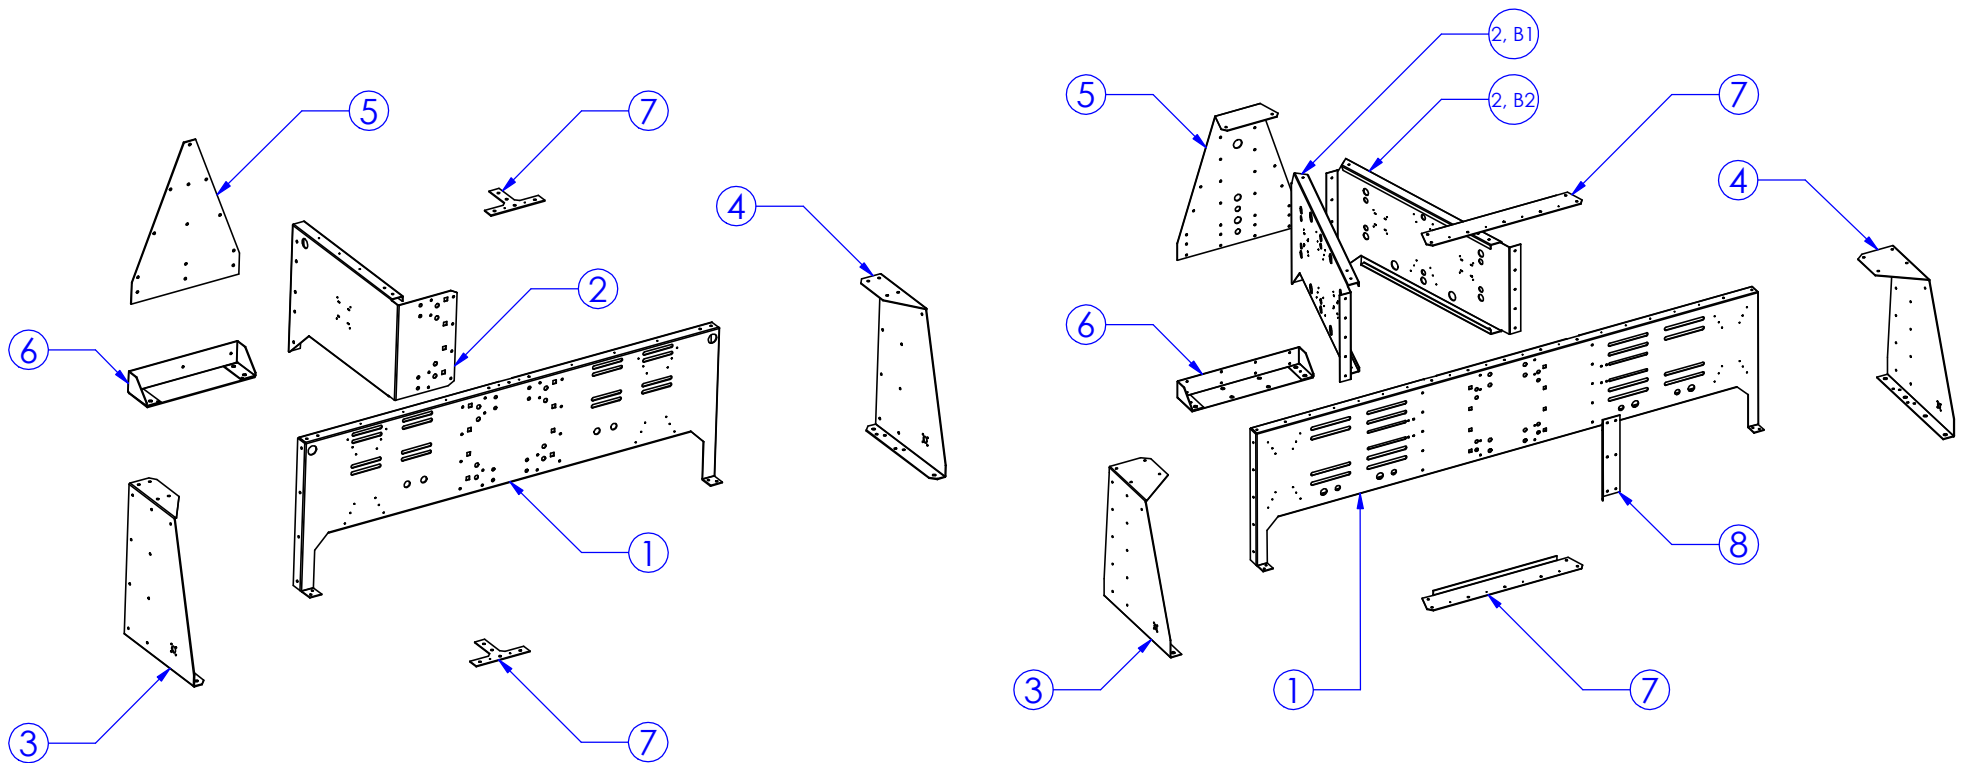

Direct Drive Power Pack

Discharge Side of Panel

Direct Drive Power Pack (Discharge Side of Panel) - Rivet Count									
20 / 24	#	30 / 36	#	42 / 48	#	54 / 60	#	72	#
SSPI-08-06-RIVET	40	SSPI-08-06-RIVET	40	SSPI-08-06-RIVET	52	SSPI-08-06-RIVET	76	SSPI-08-06-RIVET	76

NOTE: ALL POWER PACKS ASSEMBLED USING ONLY SSPI RIVETS, AX# A0022589

20 thru 48

54 thru 72