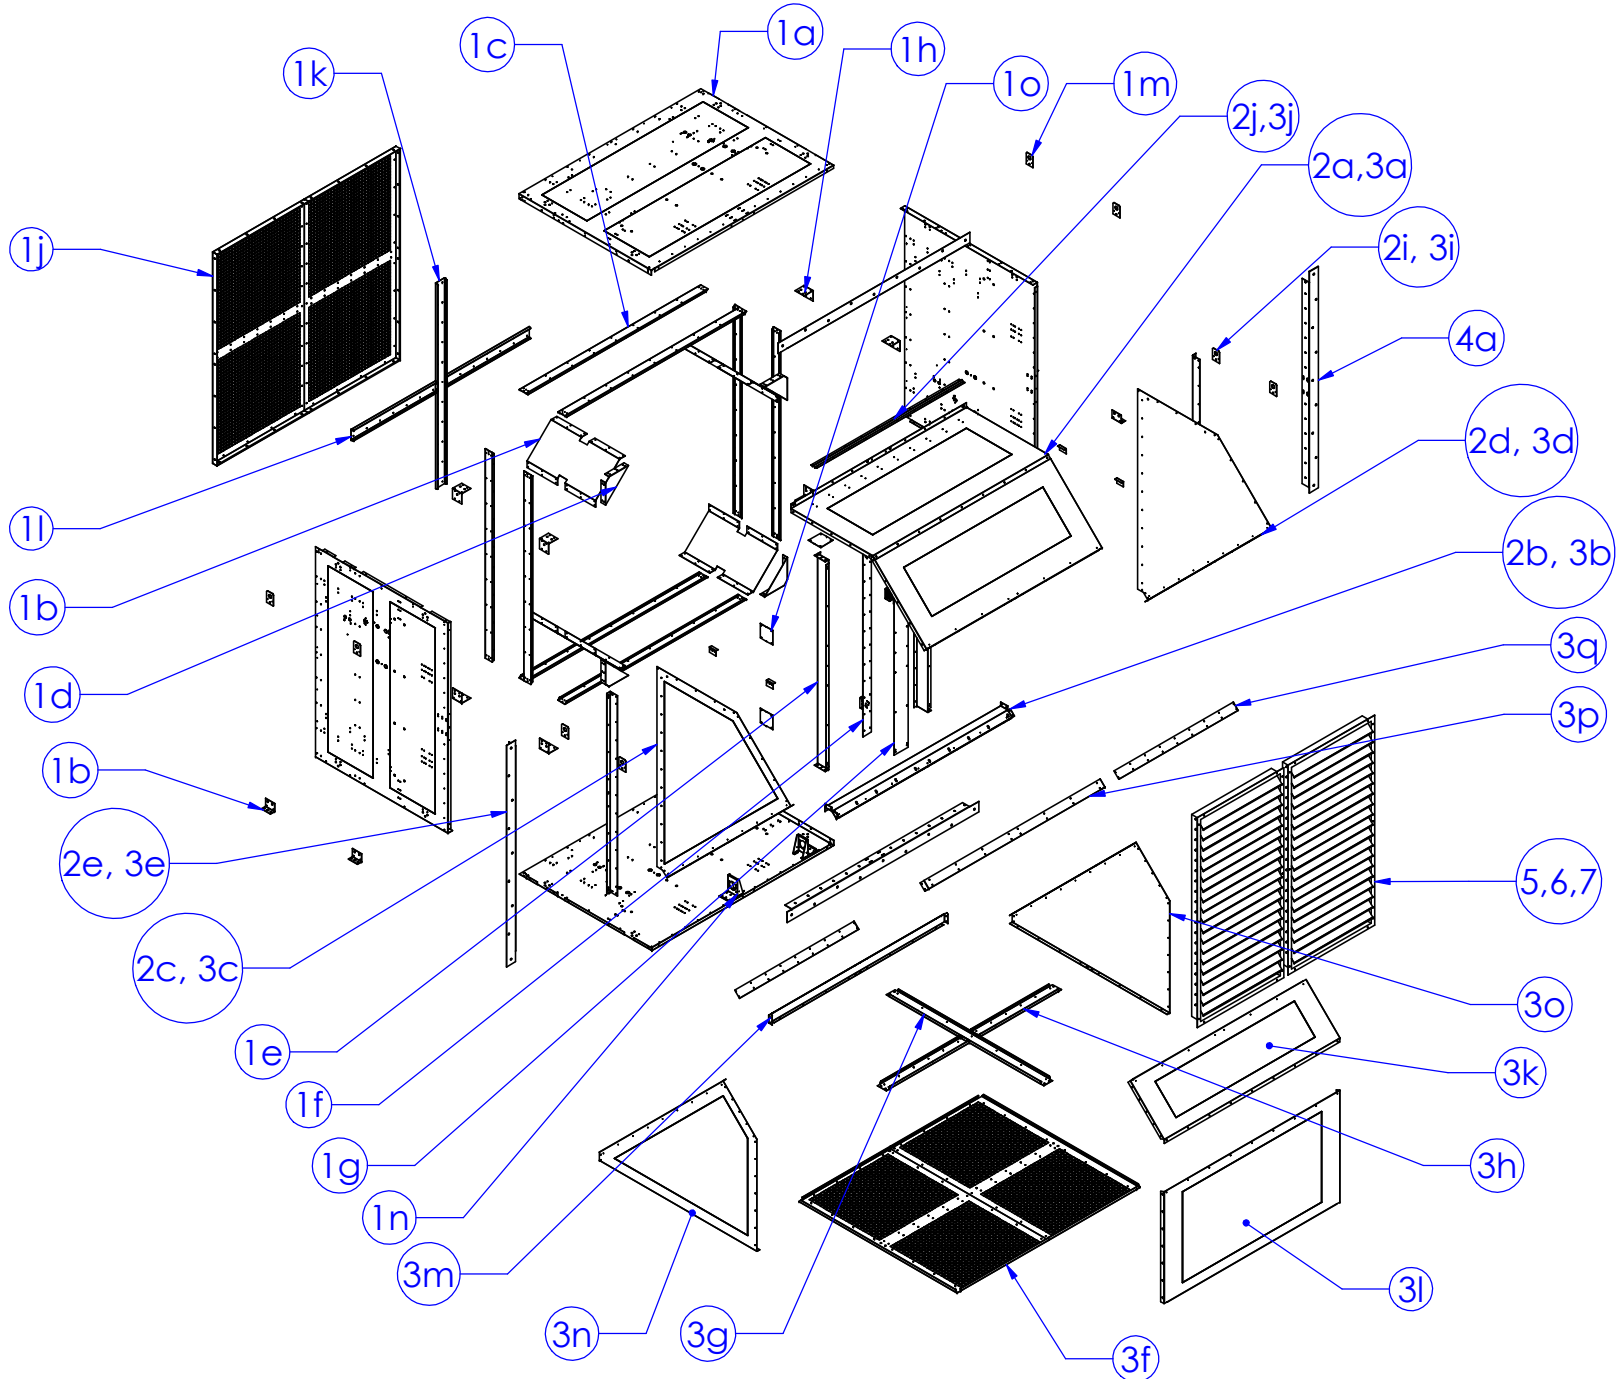

Direct Drive Wall-Mount Options

WPD-20 thru 72

Direct Drive Wall-Mount Hardware

WPD-20 thru 72

Direct Drive Wall-Mount - Hardware Information											
Item #	Description of Parts	20 / 24	#	30 / 36	#	42 / 48	#	54 / 60	#	72	#
1	3/8" Oversized Steel Washer 1-1/2" OD	91090A115	12	91090A115	12	91090A115	12	N/A		N/A	
2	3/8-16 X 2-1/2" Serrated Flange Cap Screw	92323A564	6	92323A564	6	92323A564	6	N/A		N/A	
3	3/8"-16 Serrated Flange Locknut	99904A103	24	99904A103	24	99904A103	24	N/A		N/A	
4	1/2" Oversized Steel Washer 1-1/2" OD	N/A		N/A		N/A		91090A114	24	91090A114	24
5	1/2-13 X 3-1/2" Serrated Flange Cap Screw	N/A		N/A		N/A		118235.0800	12	118235.0800	12
6	1/2"-13 Serrated Flange Locknut	N/A		N/A		N/A		99904A104	36	99904A104	36