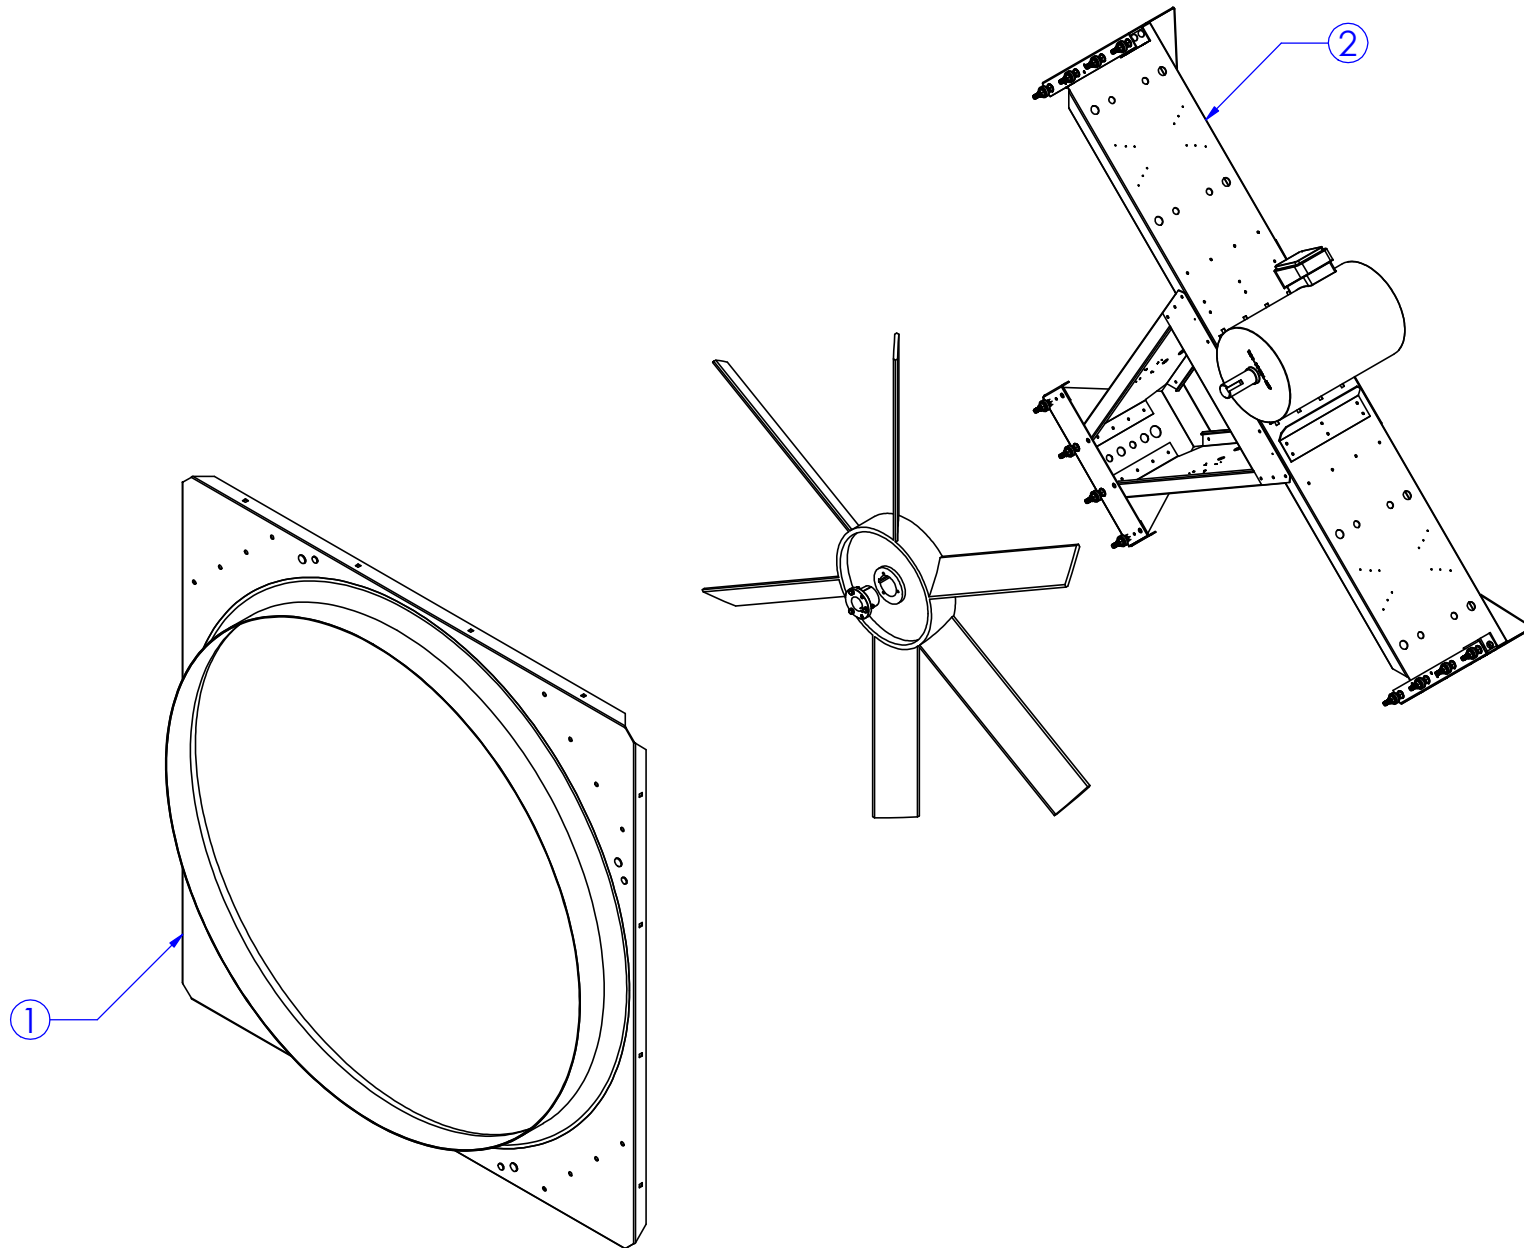

Direct Drive Wall-Mount

WPD-20 thru 72

Direct Drive Wall-Mount (Intake side of Panel) - Part Information											
Item #	Description of Parts	20 / 24	#	30 / 36	#	42 / 48	#	54 / 60	#	72	#
1	Inlet Panel	WPDB20PANEL / WPDB24PANEL	1	WPDB30PANEL / WPDB36PANEL	1	WPDB42PANEL / WPDB48PANEL	1	WPDB54PANEL / WPDB60PANEL	1	WPDB72PANEL	1
2	Power Pack	PP2024-INTAKE-DD	1	PP3036-INTAKE-DD	1	PP4248-INTAKE-DD	1	PP5460-INTAKE-DD	1	PP72-INTAKE-DD	1

Direct Drive Wall-Mount (Discharge Side of Panel) - Part Information											
Item #	Description of Parts	20 / 24	#	30 / 36	#	42 / 48	#	54 / 60	#	72	#
1	Inlet Panel	WPDB20PANEL / WPDB24PANEL	1	WPDB30PANEL / WPDB36PANEL	1	WPDB42PANEL / WPDB48PANEL	1	WPDB54PANEL / WPDB60PANEL	1	WPDB72PANEL	1
2	Power Pack	PP2024-DISCHARGE	1	PP3036-DISCHARGE	1	PP4248-DISCHARGE	1	PP5460-DISCHARGE	1	PP72-DISCHARGE	1

Direct Drive Wall-Mount WPD-20 thru 72 Exhaust