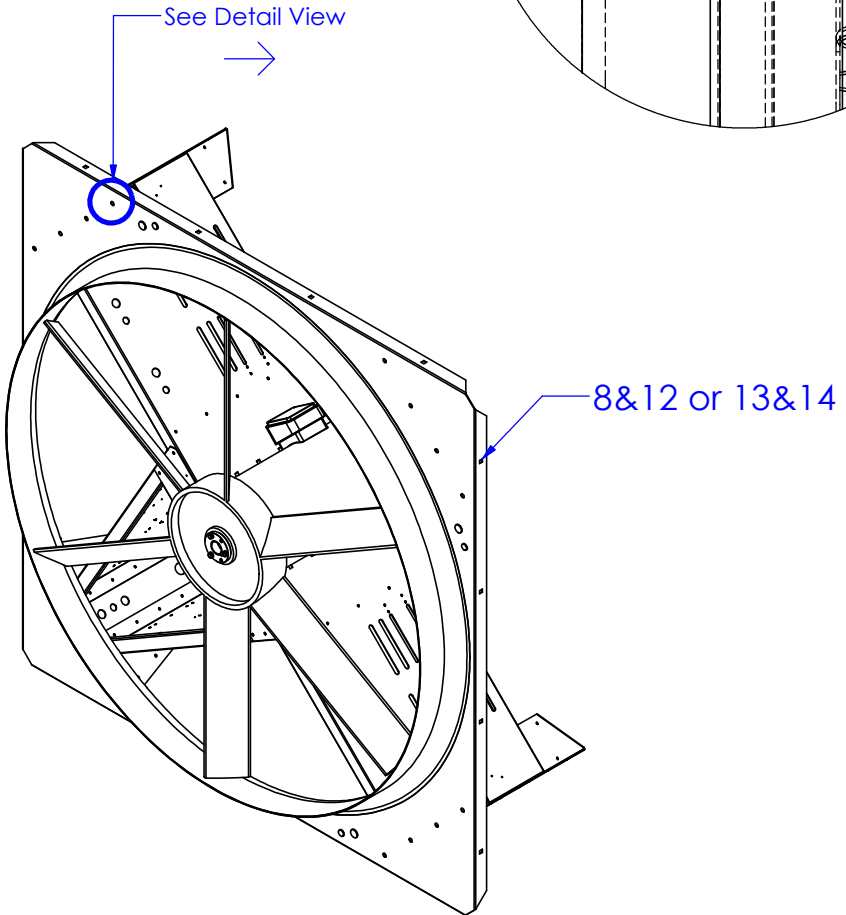

Direct Drive Wall-Mount Hardware

WPD-20 thru 72

Direct Drive Wall-Mount - Hardware Information											
Item #	Description of Parts	20 / 24	#	30 / 36	#	42 / 48	#	54 / 60	#	72	#
1	3/8" Oversized Steel Washer 1-1/2" OD	91090A115	12	91090A115	12	91090A115	12	N/A		N/A	
2	3/8-16 X 2-1/2" Serrated Flange Cap Screw	92323A564	6	92323A564	6	92323A564	6	N/A		N/A	
3	3/8"-16 Serrated Flange Locknut	99904A103	24	99904A103	24	99904A103	24	N/A		N/A	
4	1/2" Oversized Steel Washer 1-1/2" OD	N/A		N/A		N/A		91090A114	24	91090A114	24
5	1/2-13 X 3-1/2" Serrated Flange Cap Screw	N/A		N/A		N/A		118235.0800	12	118235.0800	12
6	1/2"-13 Serrated Flange Locknut	N/A		N/A		N/A		99904A104	36	99904A104	36

Direct Drive Wall-Mount with Options - Hardware Information											
Item #	Description of Parts	20 / 24	#	30 / 36	#	42 / 48	#	54 / 60	#	72	#
7	1/4-20" Cage Nut (20 GA)	N/A		11626-03224	8	11626-03224	8	11626-03224	16	11626-03224	16
8	1/4-20 X 3/4" Whiz Bolt	800044	16	800044	24	800044	24	800044	16	800044	16
9	3/8-16" Serrated Flange Locknut	99904A103	4	99904A103	4	99904A103	4	99904A103	4	99904A103	4
10	3/8-16 X 1-1/2" Whiz Bolt	800043	4	800043	4	800043	4	800043	4	800043	4
11	1/4-14 X 1" Self Drilling Screw	90064A620	40	90064A620	48	90064A620	56	90064A620	64	90064A620	96
12	1/4-20" Cage Nut (12 GA)	11626-03227	16	11626-03227	16	11626-03227	16	N/A		N/A	
13	5/16-18" Cage Nut (12 GA)	N/A		N/A		N/A		11626-01734	16	11626-01734	16
14	5/16-18 X 1" Whiz Bolt	N/A		N/A		N/A		A0015331	16	A0015331	16
15	MCON Washer	MCONWAS	4	MCONWAS	4	MCONWAS	4	MCONWAS	4	MCONWAS	4

Direct Drive Wall-Mount - Rivet Count									
20 / 24	#	30 / 36	#	42 / 48	#	54 / 60	#	72	#
Wall Box Option									
SB6-4-RIVET	10	SB6-4-RIVET	24	SB6-4-RIVET	58	SB6-4-RIVET	32	SB6-4-RIVET	32
SSPI-08-06-RIVET	40	SSPI-08-06-RIVET	40	SSPI-08-06-RIVET	40	SSPI-08-06-RIVET	48	SSPI-08-06-RIVET	48
Exhaust Weatherhood Option									
SB6-4-RIVET	20	SB6-4-RIVET	38	SB6-4-RIVET	42	SB6-4-RIVET	87	SB6-4-RIVET	87
Supply Weatherhood Option									
SB6-4-RIVET	36	SB6-4-RIVET	52	SB6-4-RIVET	66	SB6-4-RIVET	115	SB6-4-RIVET	115

Direct Drive Wall-Mount Hardware

WPD-20 thru 72