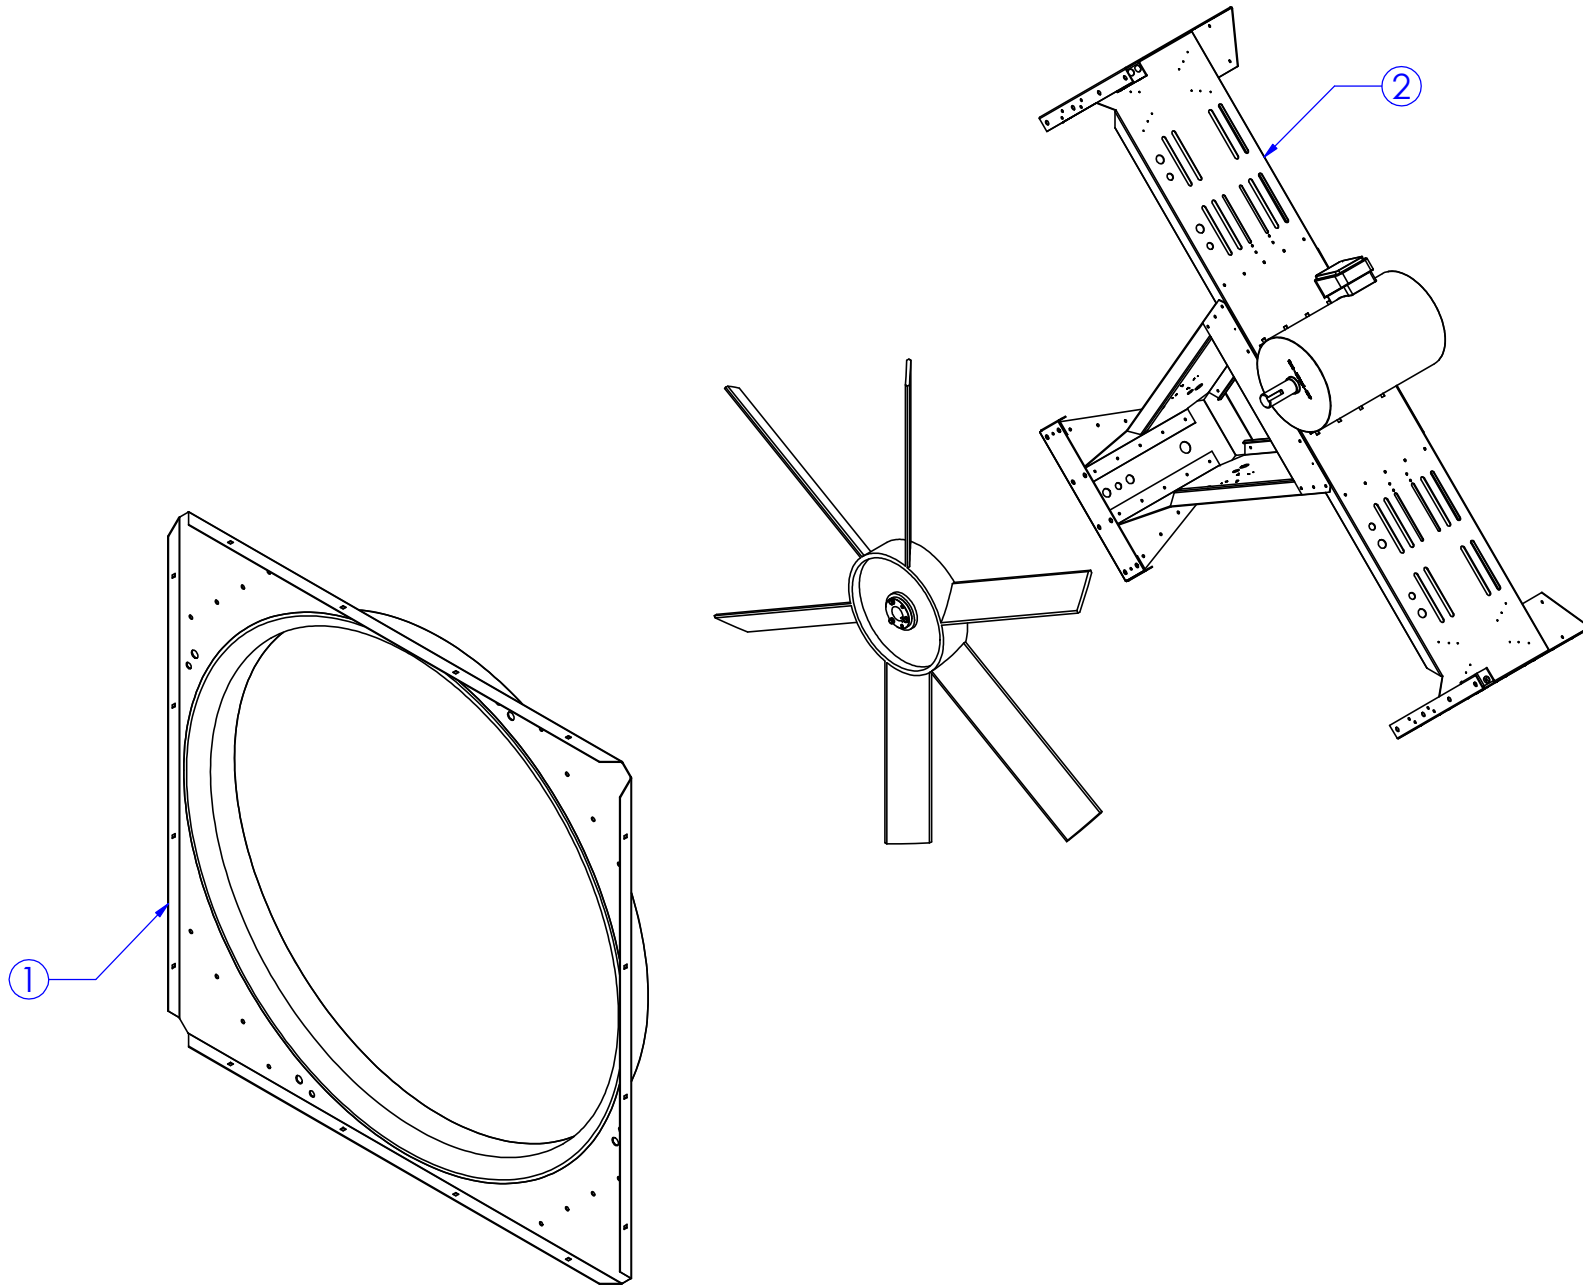

Direct Drive Wall-Mount WPD-20 thru 72 Supply