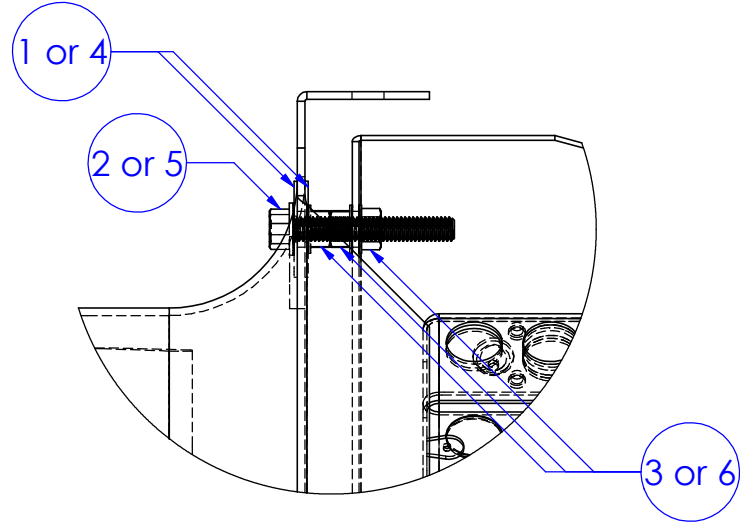

Direct Drive Wall-Mount Hardware

WPD-20 thru 72

Direct Drive Wall-Mount - Hardware Information											
Item #	Description of Parts	20 / 24	#	30 / 36	#	42 / 48	#	54 / 60	#	72	#
1	3/8" Oversized Steel Washer 1-1/2" OD	91090A115	12	91090A115	12	91090A115	12	N/A		N/A	
2	3/8-16 X 2-1/2" Serrated Flange Cap Screw	92323A564	6	92323A564	6	92323A564	6	N/A		N/A	
3	3/8"-16 Serrated Flange Locknut	99904A103	24	99904A103	24	99904A103	24	N/A		N/A	
4	1/2" Oversized Steel Washer 1-1/2" OD	N/A		N/A		N/A		91090A114	24	91090A114	24
5	1/2-13 X 3-1/2" Serrated Flange Cap Screw	N/A		N/A		N/A		118235.0800	12	118235.0800	12
6	1/2"-13 Serrated Flange Locknut	N/A		N/A		N/A		99904A104	36	99904A104	36

Direct Drive Wall-Mount with Options - Hardware Information											
Item #	Description of Parts	20 / 24	#	30 / 36	#	42 / 48	#	54 / 60	#	72	#
7	1/4-20" Cage Nut (20 GA)	N/A		11626-03224	8	11626-03224	8	11626-03224	16	11626-03224	16
8	1/4-20 X 3/4" Whiz Bolt	800044	16	800044	24	800044	24	800044	16	800044	16
9	3/8-16" Serrated Flange Locknut	99904A103	4	99904A103	4	99904A103	4	99904A103	4	99904A103	4
10	3/8-16 X 1-1/2" Whiz Bolt	800043	4	800043	4	800043	4	800043	4	800043	4
11	1/4-14 X 1" Self Drilling Screw	90064A620	40	90064A620	48	90064A620	56	90064A620	64	90064A620	96
12	1/4-20" Cage Nut (12 GA)	11626-03227	16	11626-03227	16	11626-03227	16	N/A		N/A	
13	5/16-18" Cage Nut (12 GA)	N/A		N/A		N/A		11626-01734	16	11626-01734	16
14	5/16-18 X 1" Whiz Bolt	N/A		N/A		N/A		A0015331	16	A0015331	16
15	MCON Washer	MCONWAS	4	MCONWAS	4	MCONWAS	4	MCONWAS	4	MCONWAS	4

Direct Drive Wall-Mount - Rivet Count									
20 / 24	#	30 / 36	#	42 / 48	#	54 / 60	#	72	#
Wall Box Option									
SB6-4-RIVET	10	SB6-4-RIVET	24	SB6-4-RIVET	58	SB6-4-RIVET	32	SB6-4-RIVET	32
SSPI-08-06-RIVET	40	SSPI-08-06-RIVET	40	SSPI-08-06-RIVET	40	SSPI-08-06-RIVET	48	SSPI-08-06-RIVET	48
Exhaust Weatherhood Option									
SB6-4-RIVET	20	SB6-4-RIVET	38	SB6-4-RIVET	42	SB6-4-RIVET	87	SB6-4-RIVET	87
Supply Weatherhood Option									
SB6-4-RIVET	36	SB6-4-RIVET	52	SB6-4-RIVET	66	SB6-4-RIVET	115	SB6-4-RIVET	115

Direct Drive Wall-Mount Hardware

WPD-20 thru 72

WPD-20 thru 72
WITH OPTIONS