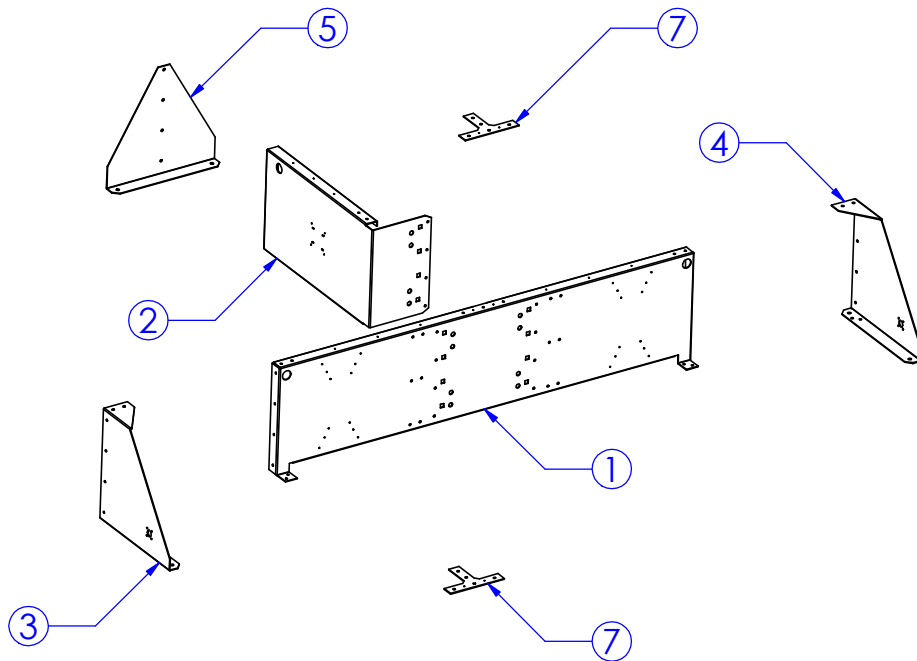

Direct Drive Power Pack

Intake Side of Panel

Direct Drive Power Pack (Intake Side of Panel) - Rivet Count									
20 / 24	#	30 / 36	#	42 / 48	#	54 / 60	#	72	#
SSPI-08-06-RIVET	36	SSPI-08-06-RIVET	36	SSPI-08-06-RIVET	46	SSPI-08-06-RIVET	76	SSPI-08-06-RIVET	76

NOTE: ALL POWER PACKS ASSEMBLED USING ONLY SSPI RIVETS, AX# A0022589

20 thru 48