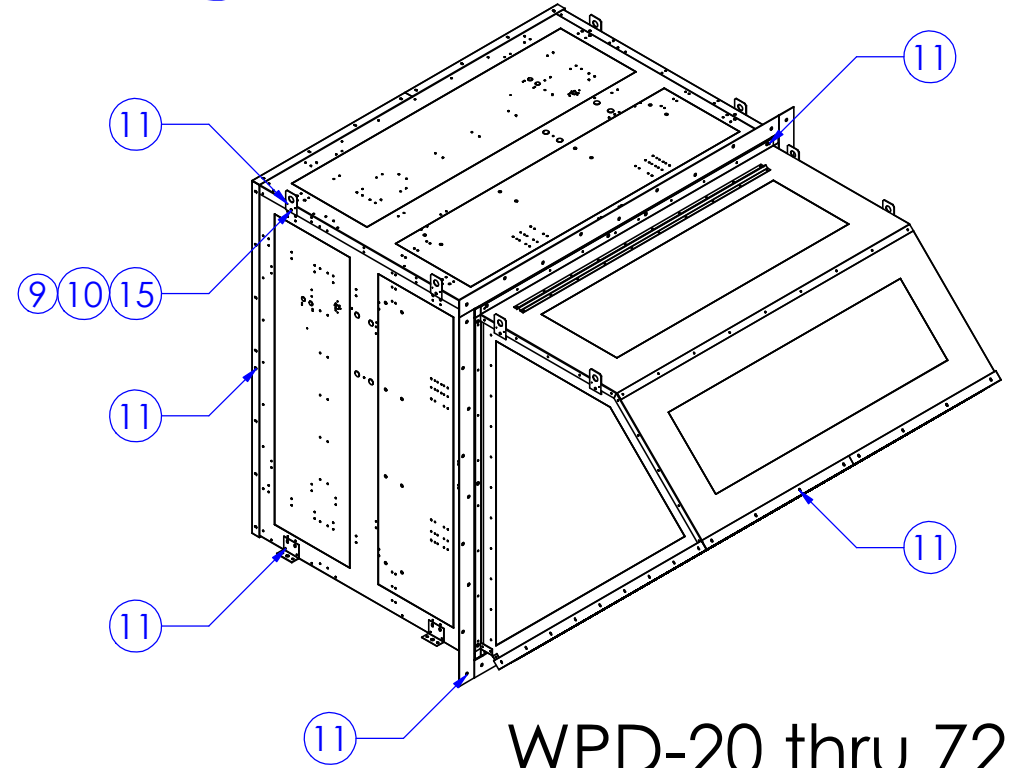

Direct Drive Wall-Mount Hardware

WPD-20 thru 72

Direct Drive Wall-Mount - Hardware Information											
Item #	Description of Parts	20 / 24	#	30 / 36	#	42 / 48	#	54 / 60	#	72	#
1	3/8" Oversized Steel Washer 1-1/2" OD	91090A115	12	91090A115	12	91090A115	12	N/A		N/A	
2	3/8-16 X 2-1/2" Serrated Flange Cap Screw	92323A564	6	92323A564	6	92323A564	6	N/A		N/A	
3	3/8"-16 Serrated Flange Locknut	99904A103	24	99904A103	24	99904A103	24	N/A		N/A	
4	1/2" Oversized Steel Washer 1-1/2" OD	N/A		N/A		N/A		91090A114	24	91090A114	24
5	1/2-13 X 3-1/2" Serrated Flange Cap Screw	N/A		N/A		N/A		118235.0800	12	118235.0800	12
6	1/2"-13 Serrated Flange Locknut	N/A		N/A		N/A		99904A104	36	99904A104	36

Direct Drive Wall-Mount with Options - Hardware Information											
Item #	Description of Parts	20 / 24	#	30 / 36	#	42 / 48	#	54 / 60	#	72	#
7	1/4-20" Cage Nut (20 GA)	N/A		11626-03224	8	11626-03224	8	11626-03224	16	11626-03224	16
8	1/4-20 X 3/4" Whiz Bolt	800044	16	800044	24	800044	24	800044	16	800044	16
9	3/8-16" Serrated Flange Locknut	99904A103	4	99904A103	4	99904A103	4	99904A103	4	99904A103	4
10	3/8-16 X 1-1/2" Whiz Bolt	800043	4	800043	4	800043	4	800043	4	800043	4
11	1/4-14 X 1" Self Drilling Screw	90064A620	40	90064A620	48	90064A620	56	90064A620	64	90064A620	96
12	1/4-20" Cage Nut (12 GA)	11626-03227	16	11626-03227	16	11626-03227	16	N/A		N/A	
13	5/16-18" Cage Nut (12 GA)	N/A		N/A		N/A		11626-01734	16	11626-01734	16
14	5/16-18 X 1" Whiz Bolt	N/A		N/A		N/A		A0015331	16	A0015331	16
15	MCON Washer	MCONWAS	4	MCONWAS	4	MCONWAS	4	MCONWAS	4	MCONWAS	4

Direct Drive Wall-Mount - Rivet Count									
20 / 24	#	30 / 36	#	42 / 48	#	54 / 60	#	72	#
Wall Box Option									
SB6-4-RIVET	10	SB6-4-RIVET	24	SB6-4-RIVET	58	SB6-4-RIVET	32	SB6-4-RIVET	32
SSPI-08-06-RIVET	40	SSPI-08-06-RIVET	40	SSPI-08-06-RIVET	40	SSPI-08-06-RIVET	48	SSPI-08-06-RIVET	48
Exhaust Weatherhood Option									
SB6-4-RIVET	20	SB6-4-RIVET	38	SB6-4-RIVET	42	SB6-4-RIVET	87	SB6-4-RIVET	87
Supply Weatherhood Option									
SB6-4-RIVET	36	SB6-4-RIVET	52	SB6-4-RIVET	66	SB6-4-RIVET	115	SB6-4-RIVET	115

Direct Drive Wall-Mount Hardware

WPD-20 thru 72
WITH OPTIONS