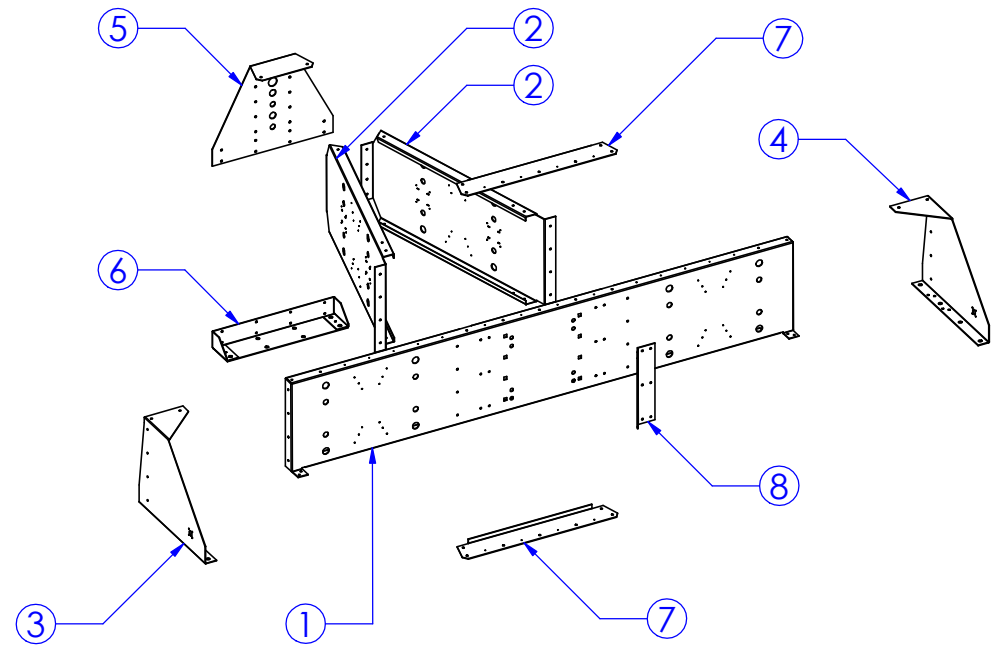

Direct Drive Power Pack (Intake Side of Panel) - Part Information

Item #	Description of Parts	20 / 24	#	30 / 36	#	42 / 48	#	54 / 60	#	72	#
1	Motor Plate	PP2024MTRPLTB	1	PP3036MTRPLTB	1	PP4248MTRPLTB	1	PP5460MTRPLTB	1	PP72MTRPLTB	1
2	Center Motor Plate	PP2024MTRSUPPLTB	1	PP3036MTRSUPPLTB	1	PP4248MTRSUPPLTB	1	PP5460MTRSUPPLTB1	1	PP72MTRSUPPLTB1	1
								PP5460MTRSUPPLTB2	1	PP72MTRSUPPLTB2	1
3	Left Motor Support	PP2024MTRSUPLT	1	PP3036MTRSUPLT	1	PP4248MTRSUPLT	1	PP546072MTRSUPLT	1	PP546072MTRSUPLT	1
4	Right Motor Support	PP2024MTRSUPRT	1	PP3036MTRSUPRT	1	PP4248MTRSUPRT	1	PP546072MTRSUPRT	1	PP546072MTRSUPRT	1
5	Center Motor Support	PP2024MTRSUPCEN	1	PP3036MTRSUPCEN	1	PP4248MTRSUPCEN	1	PP546072MTRSUPCEN	1	PP546072MTRSUPCEN	1
6	Center Motor Support Bracket	PP2024MTRBASESUP	1	PP3036MTRBASESUP	1	PP4248MTRBASESUP	1	PP546072MTRBASESUP	1	PP546072MTRBASESUP	1
7	Motor Plate Support Bracket	PPMTRSUPBRKT	2	PPMTRSUPBRKT	2	PPMTRSUPBRKT	2	PP5460MTRSUPBRKT	2	PP72MTRSUPBRKT	2
8	Motor Installation Support	N/A		N/A		PPMTRSUPDD	1	PPMTRSUPDD	1	PPMTRSUPDD	1

Direct Drive Power Pack

Intake Side of Panel

Direct Drive Power Pack (Intake Side of Panel) - Rivet Count									
20 / 24	#	30 / 36	#	42 / 48	#	54 / 60	#	72	#
SSPI-08-06-RIVET	36	SSPI-08-06-RIVET	36	SSPI-08-06-RIVET	46	SSPI-08-06-RIVET	76	SSPI-08-06-RIVET	76

NOTE: ALL POWER PACKS ASSEMBLED USING ONLY SSPI RIVETS, AX# A0022589

20 thru 48

54 thru 72

Direct Drive Power Pack

Discharge Side of Panel

Direct Drive Power Pack (Discharge Side of Panel) - Rivet Count									
20 / 24	#	30 / 36	#	42 / 48	#	54 / 60	#	72	#
SSPI-08-06-RIVET	40	SSPI-08-06-RIVET	40	SSPI-08-06-RIVET	52	SSPI-08-06-RIVET	76	SSPI-08-06-RIVET	76